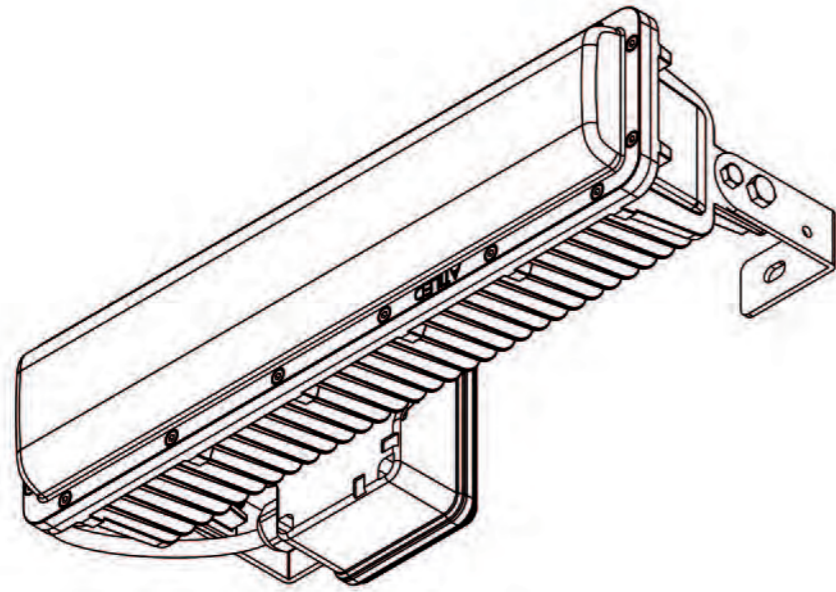

DIMENSIONS

TVE led light waterproof fixture

Innovative Naval Led Light Fixtures for Military Ships

FABAS LUCE S.p.A.
Via Luigi Talamoni, 75
20861 BRUGHERIO (MB) Italy
Tel. 0039 039 214 22 06
0039 039 89 06 91
Fax 0039 039 214 22 08
www.fabasluce.it
info@fabasluce.it

Compact and extremely robust waterproof led light, continuous duty.

Can be used in bridge, engine room, aisle, inside and outdoor technical spaces.

TVE led light fixture is available in different models. Each configurations is designed to meet the many different type of lights and their related commands requested on board of navy ships.