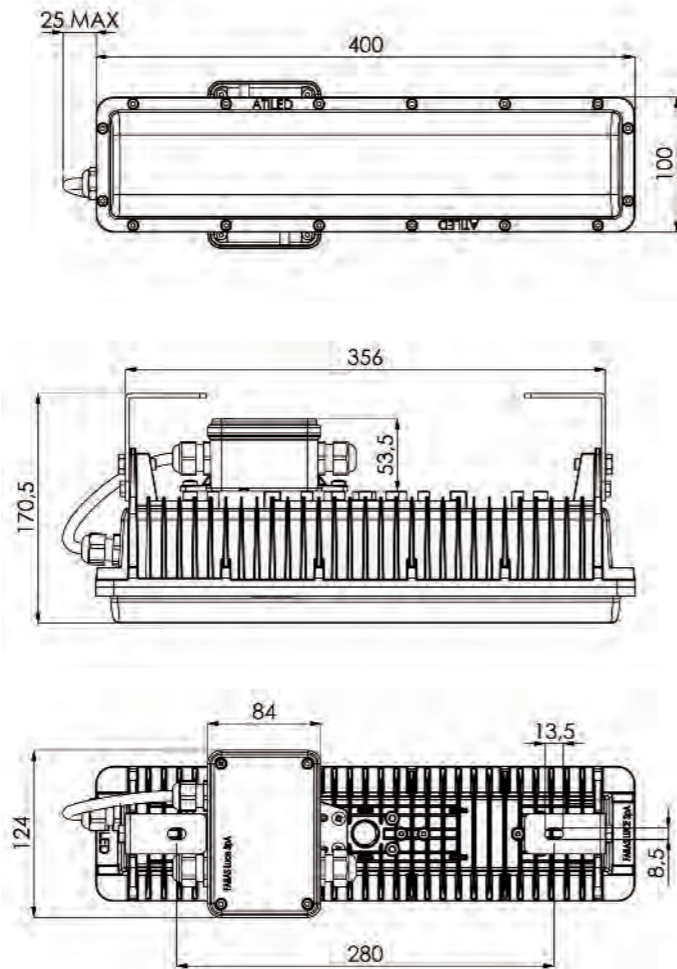

DIMENSIONS

TVE led light waterproof fixture

Innovative Naval Led Light Fixtures for Military Ships

FABAS LUCE S.p.A.
Via Luigi Talamoni, 75
20861 BRUGHERIO (MB) Italy
Tel. 0039 039 214 22 06
0039 039 89 06 91
Fax 0039 039 214 22 08
www.fabasluce.it
info@fabasluce.it