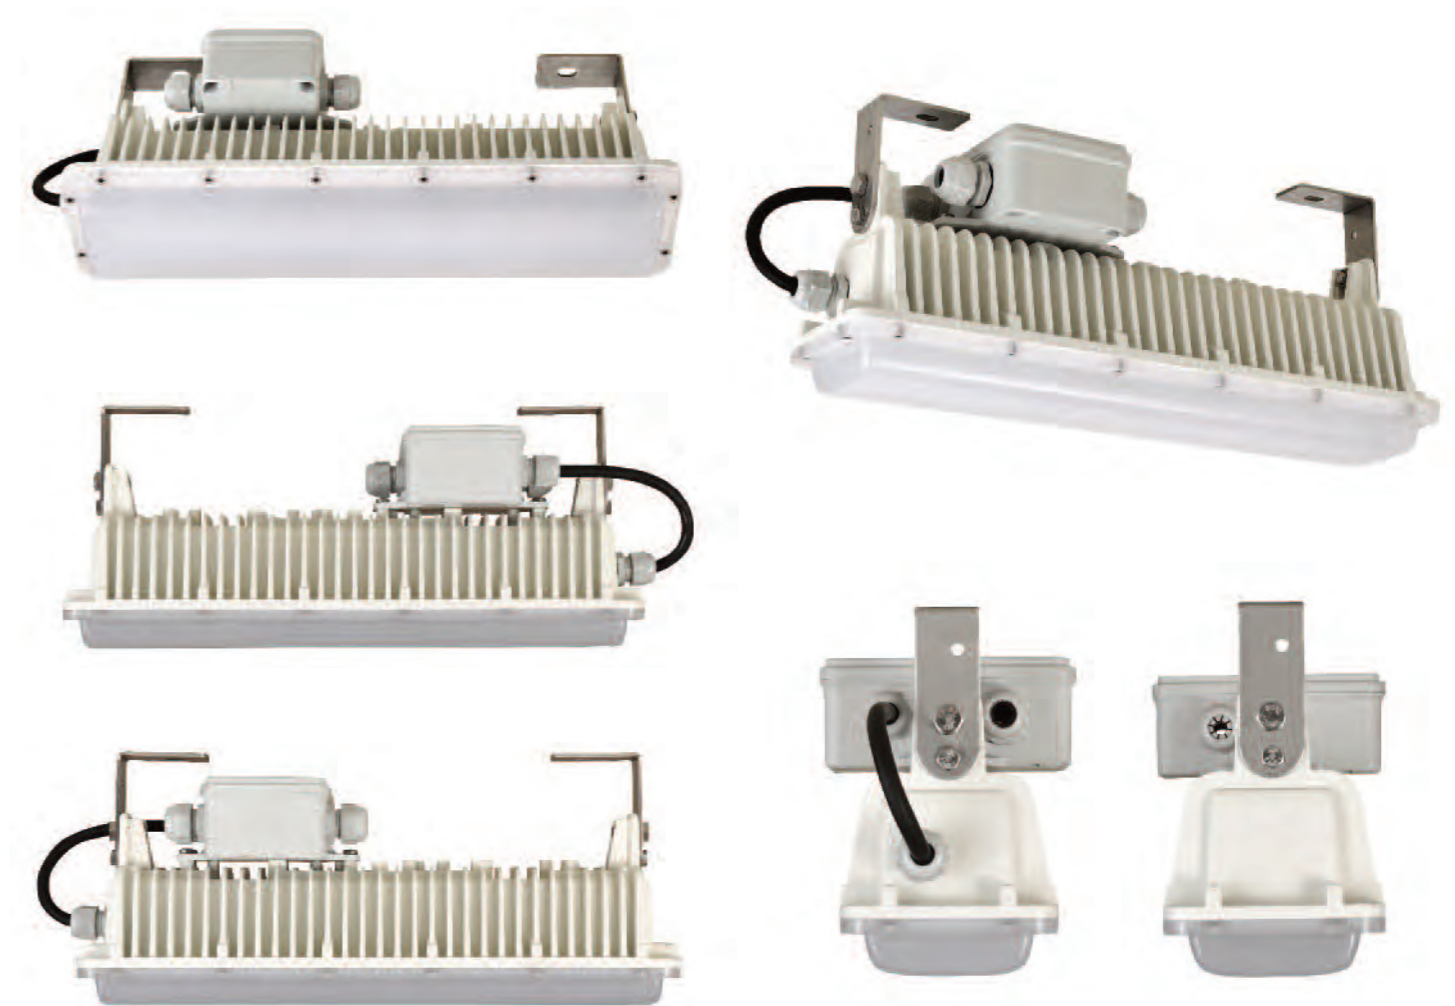

- led lights and water proof flood lights for inside technical spaces and external ship areas;
- recessed led fixtures, reading lights, table lights for living quarters, cabin, mess, galley;
- EX explosion proof led lights;
- NVG compatible led lights.

TVE - LED light waterproof fixture

Technical data

Nominal Lumen value TVE 4000K	3400 lumen
System Lumen Out TVE 4000K	2645 lumen
Optic diffused beam	180°
Power consumption	22,3W
Color Rendering Index	CRI 85
Power supply installed inside fixture body	110/240 VAC 50/60Hz
Power factor	>0,9
Insulation	Class 1
Protection	IP66
Working ambient temperatures	-25 / +55 °C
Weight	2,4 kg
System lifetime hours	>50.000
Certification	CE

Compact and extremely robust waterproof led light, continuous duty.

Can be used in bridge, engine room, aisle, inside and outdoor technical spaces.

TVE led light fixture is available in different models. Each configurations is designed to meet the many different type of lights and their related commands requested on board of navy ships.

Models	Technical features of the different version of TVE led fixture
TVE	Color of light natural white 4000 K
TVE-WW	Color of light warm white 3000 K
TVE-DALI	Dimmable with DALI device for broadcast operations
TVE-DIM	Dimmable whit potentiometer mounted on the fxture
TVE-CR	White light and red light in the same fixture, one power supply for each color, color selection whit remote switch
TVE-CRI	White light and red light in the same fixture, one power supply for each color, color selection by rotative switch mounted on the fixture
TVE-RR	Two red light only, two power supply for separate remote control switches
TVE-R	One red light
TVE-B	One blu light
TVE-SMG	Increased safe performance: two power supply for the same led board, reduced light beam in case of failure of one power supply. Power supply whit MIL-STD connectors, easy and fast disassembly during working on board