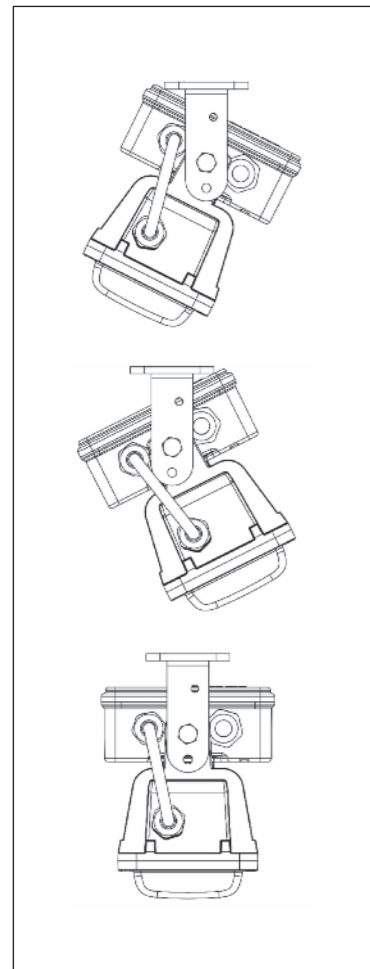

DIMENSIONS

TVE led light waterproof fixture

Innovative Naval Led Light Fixtures for Military Ships

FABAS LUCE S.p.A.
Via Luigi Talamoni, 75
20861 BRUGHERIO (MB) Italy
Tel. 0039 039 214 22 06
0039 039 89 06 91
Fax 0039 039 214 22 08
www.fabasluce.it
info@fabasluce.it